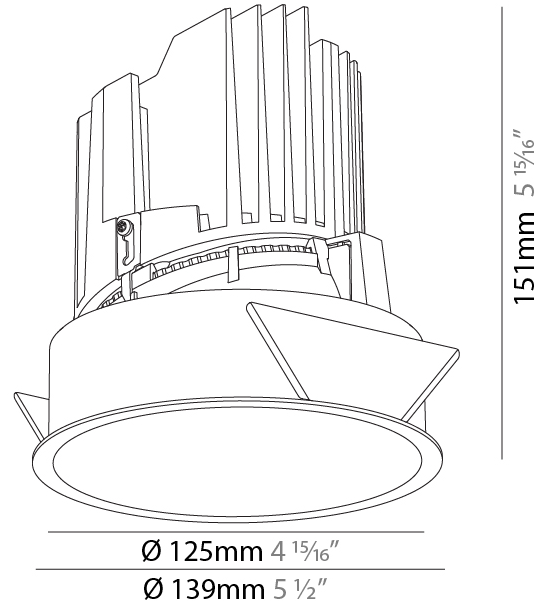

PHYSICAL

Shape: Round
Diameter (mm): 139
Diameter (in): 5 1/2
Height (mm): 151
Height (in): 5 15/16
Ceiling Thickness (mm): 10 / 12.5 / 15
Ceiling Thickness (in): 3/8 or 1/2 or 9/16
Min. Recessing Depth (mm): 170
Min. Recessing Depth (in): 6 11/16
Light Distribution: Downlight
Weight (kg): 0.921
Weight (lbs): 2.03
Fixture Finish: SSR / BKV / CWI / CRY / HAB / LAG / UFT / ITA / RUA / RUR / MIC / FTG / MYG / TWT / LOD / PUS / FRO / FUP / KIA / POP / BLS / SPG / MEY / GOH / GUM / CHC / COM / ABZ / JAG / OBR / MOS / ROR
Fixture Material: Aluminum Die Cast
Cut-out Measurements: 130mm / 5 1/8"

ELECTRICAL

Lamp Type: LED (Zhaga Standard)
Input Wattage (W): 13.2 / 16.5
Total Output Wattage (W): 12 / 14
Dimming: Tri-Mode (Non-Dimming and Phase Dimming (120Vac only) and 0-10V Dimming)
Driver Included: No
Driver Location: Recessed Housing
Driver Type: Constant Current - Universal
Driver Class: Class 2
Housing: See components
Input Voltage (V): 120 - 277
Constant Current (MA): 350

LED

Number of LEDs: 1
Color Temperature (°K): 2700 / 3000 / 3500 / 4000
Max. Delivered Lumen (lm): 870 / 970 / 1039 / 1060
Nominal Lumen (lm): 960 / 1070 / 1156 / 1180
CRI: >90 CRI
Efficiency (%): 0.905
Lamp Life (hrs): 50000

OPTICAL

Reflector: 10

RATINGS AND CERTIFICATIONS

Certified By: Certified for North American Standards
IP rating: IP20